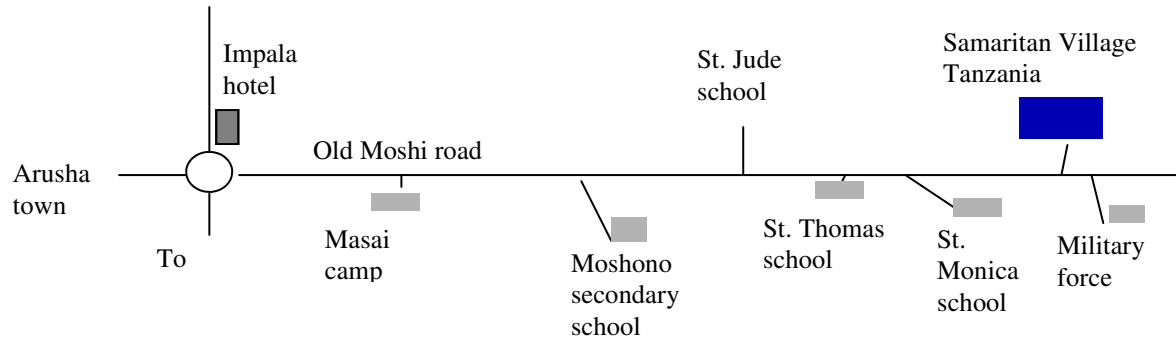

Directions to Samaritan Village Tanzania

Directions: Samaritan Village is located just off Old Moshi Road in Moshono, approximately 6Km east of Njiro round about.

From Arusha town, take Old Moshi road. Continue straight over Njiro roundabout passing Kijenge and Masai camp. Go straight passing Moshono secondary school right side, go straight to St. Jude school left side, continue to St. Thomas right side, straight to St. Monica right side, continue about 300m you will found (Samaritan Village sign, closer to military force sign. Go left up about 150m from highway.